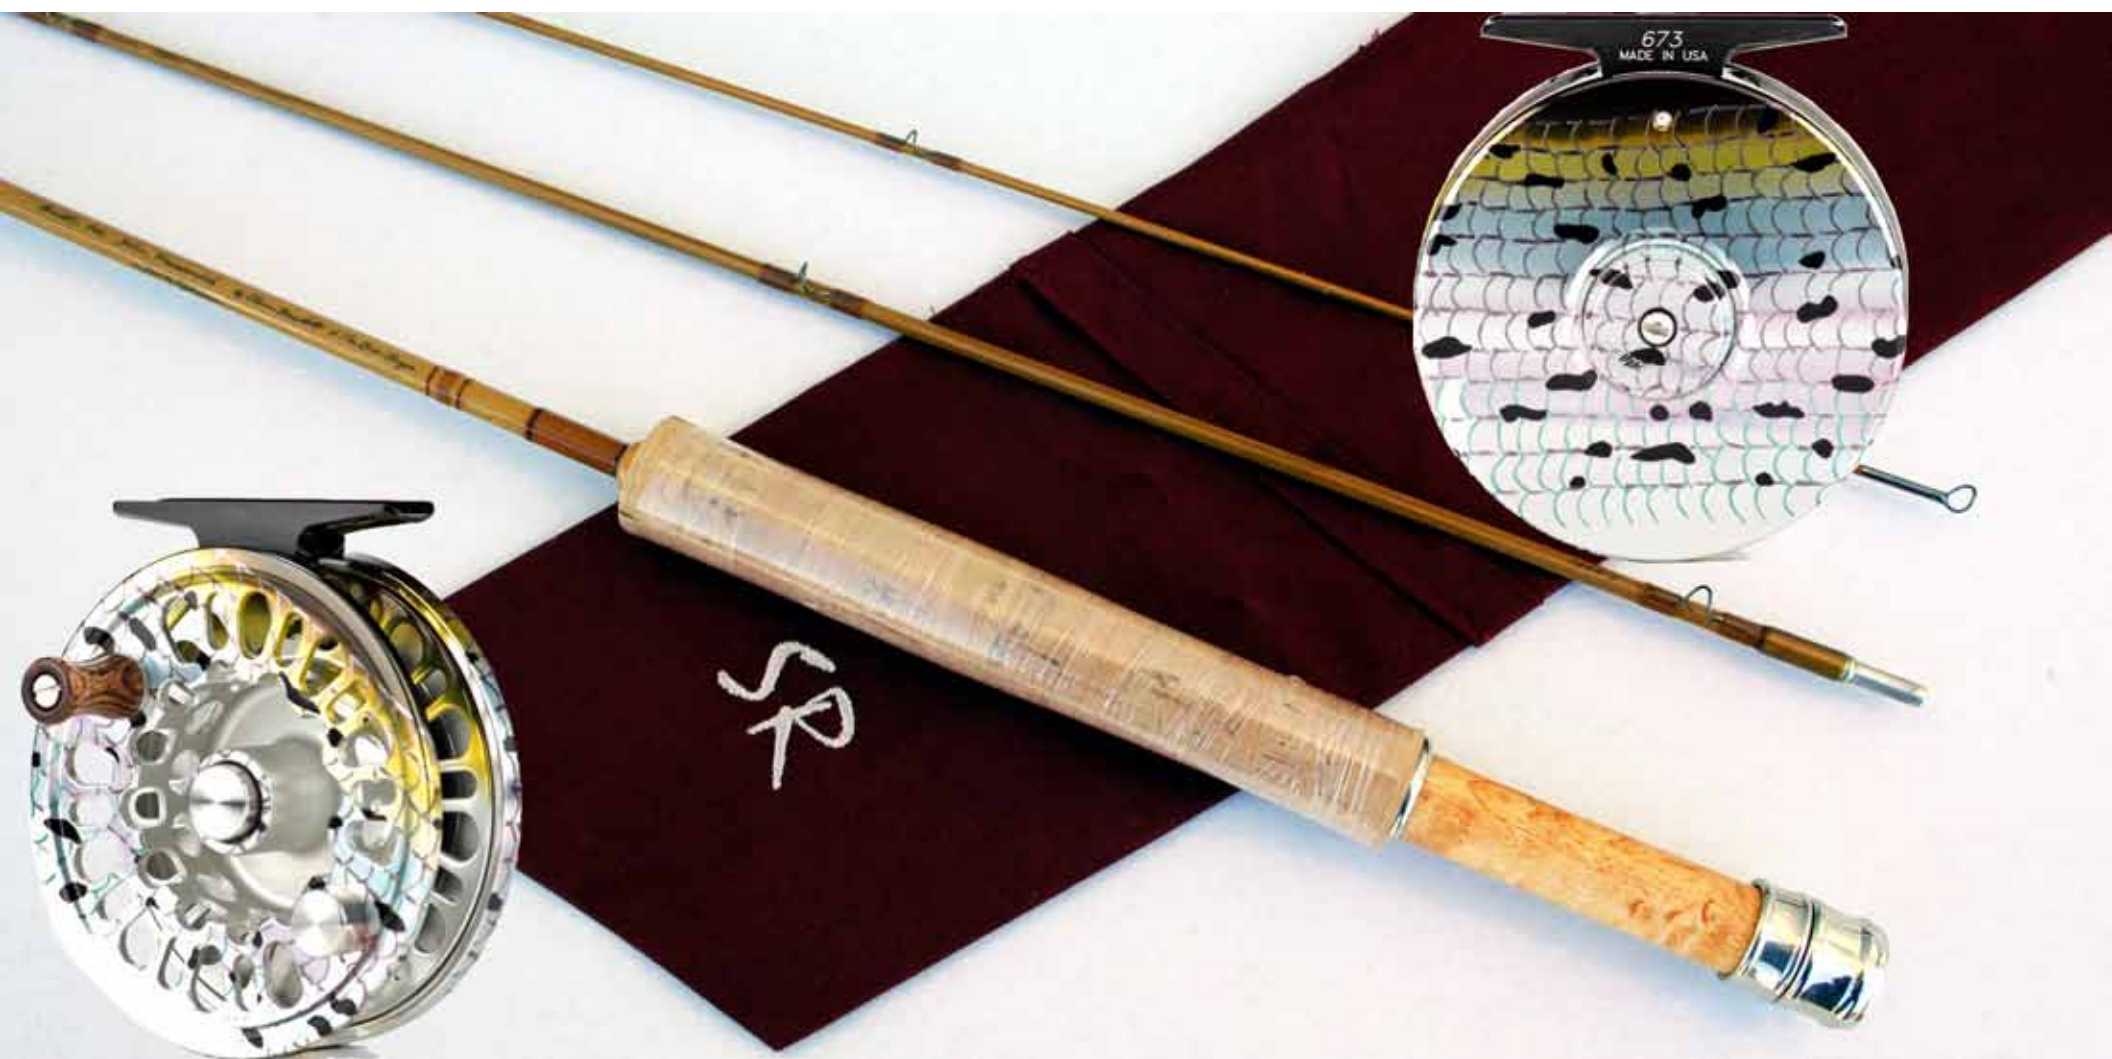

# *Big Hole River Foundation* *Abel Reel & Sweetgrass Rod Raffle* Grand Prize

Number 1 of 100 limited edition Abel/Prosek Arctic grayling reel  
with matching numbered giclee print and special edition Sweetgrass bamboo fly rod

A new for 2010 model Abel Super 4N large arbor reel – for 4- and 5-weight flylines – is in a hand painted and anodized Arctic grayling finish inspired by Prosek. Abel will produce a limited edition of 100 signed and numbered reels to be accompanied by an Arctic grayling giclee print with corresponding number. The collectors' edition Abel/Prosek Arctic grayling reel retails for \$895.

The Sweetgrass rod is a 7'9", 2-piece, 4 or 5 wt hexagonal, and retails at \$2,000! Hex rods are the most traditional rod and are a good place to begin a collection. The action is smooth and the bamboo fibers do much of the work for you.